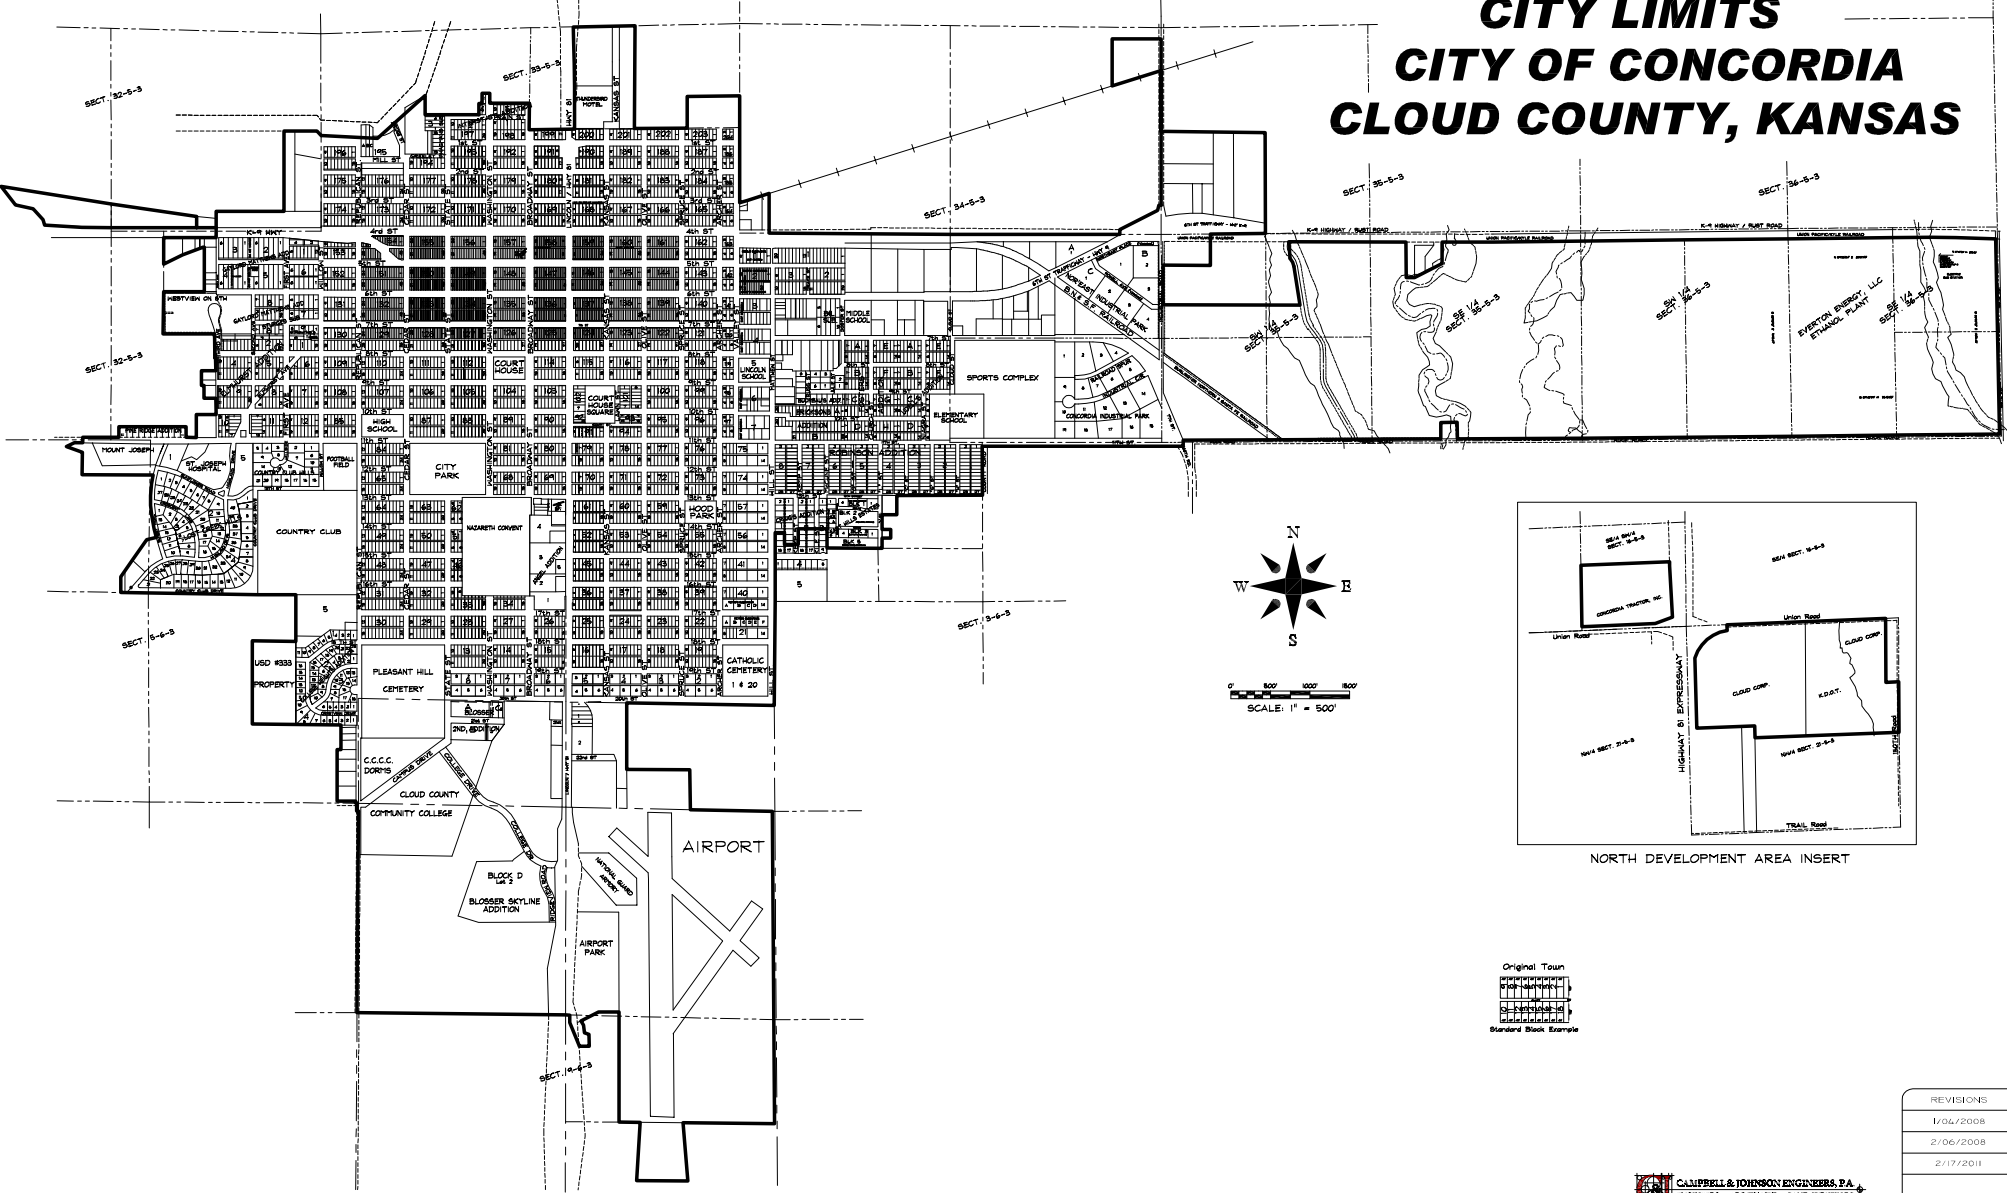

CITY LIMITS CITY OF CONCORDIA CLOUD COUNTY, KANSAS

NORTH DEVELOPMENT
7 MILES NORTH
SEE INSERT BELOW

NORTH DEVELOPMENT AREA INSERT

REVISIONS
1/06/2008
2/06/2008
2/17/2011