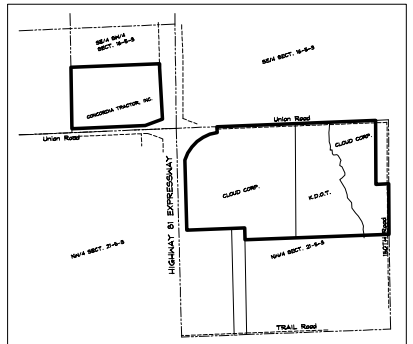

CITY LIMITS CITY OF CONCORDIA CLOUD COUNTY, KANSAS

NORTH DEVELOPMENT
7 MILES NORTH
SEE INSERT BELOW

NORTH DEVELOPMENT AREA INSERT

REVISIONS
1/06/2008
2/06/2008
2/17/2011