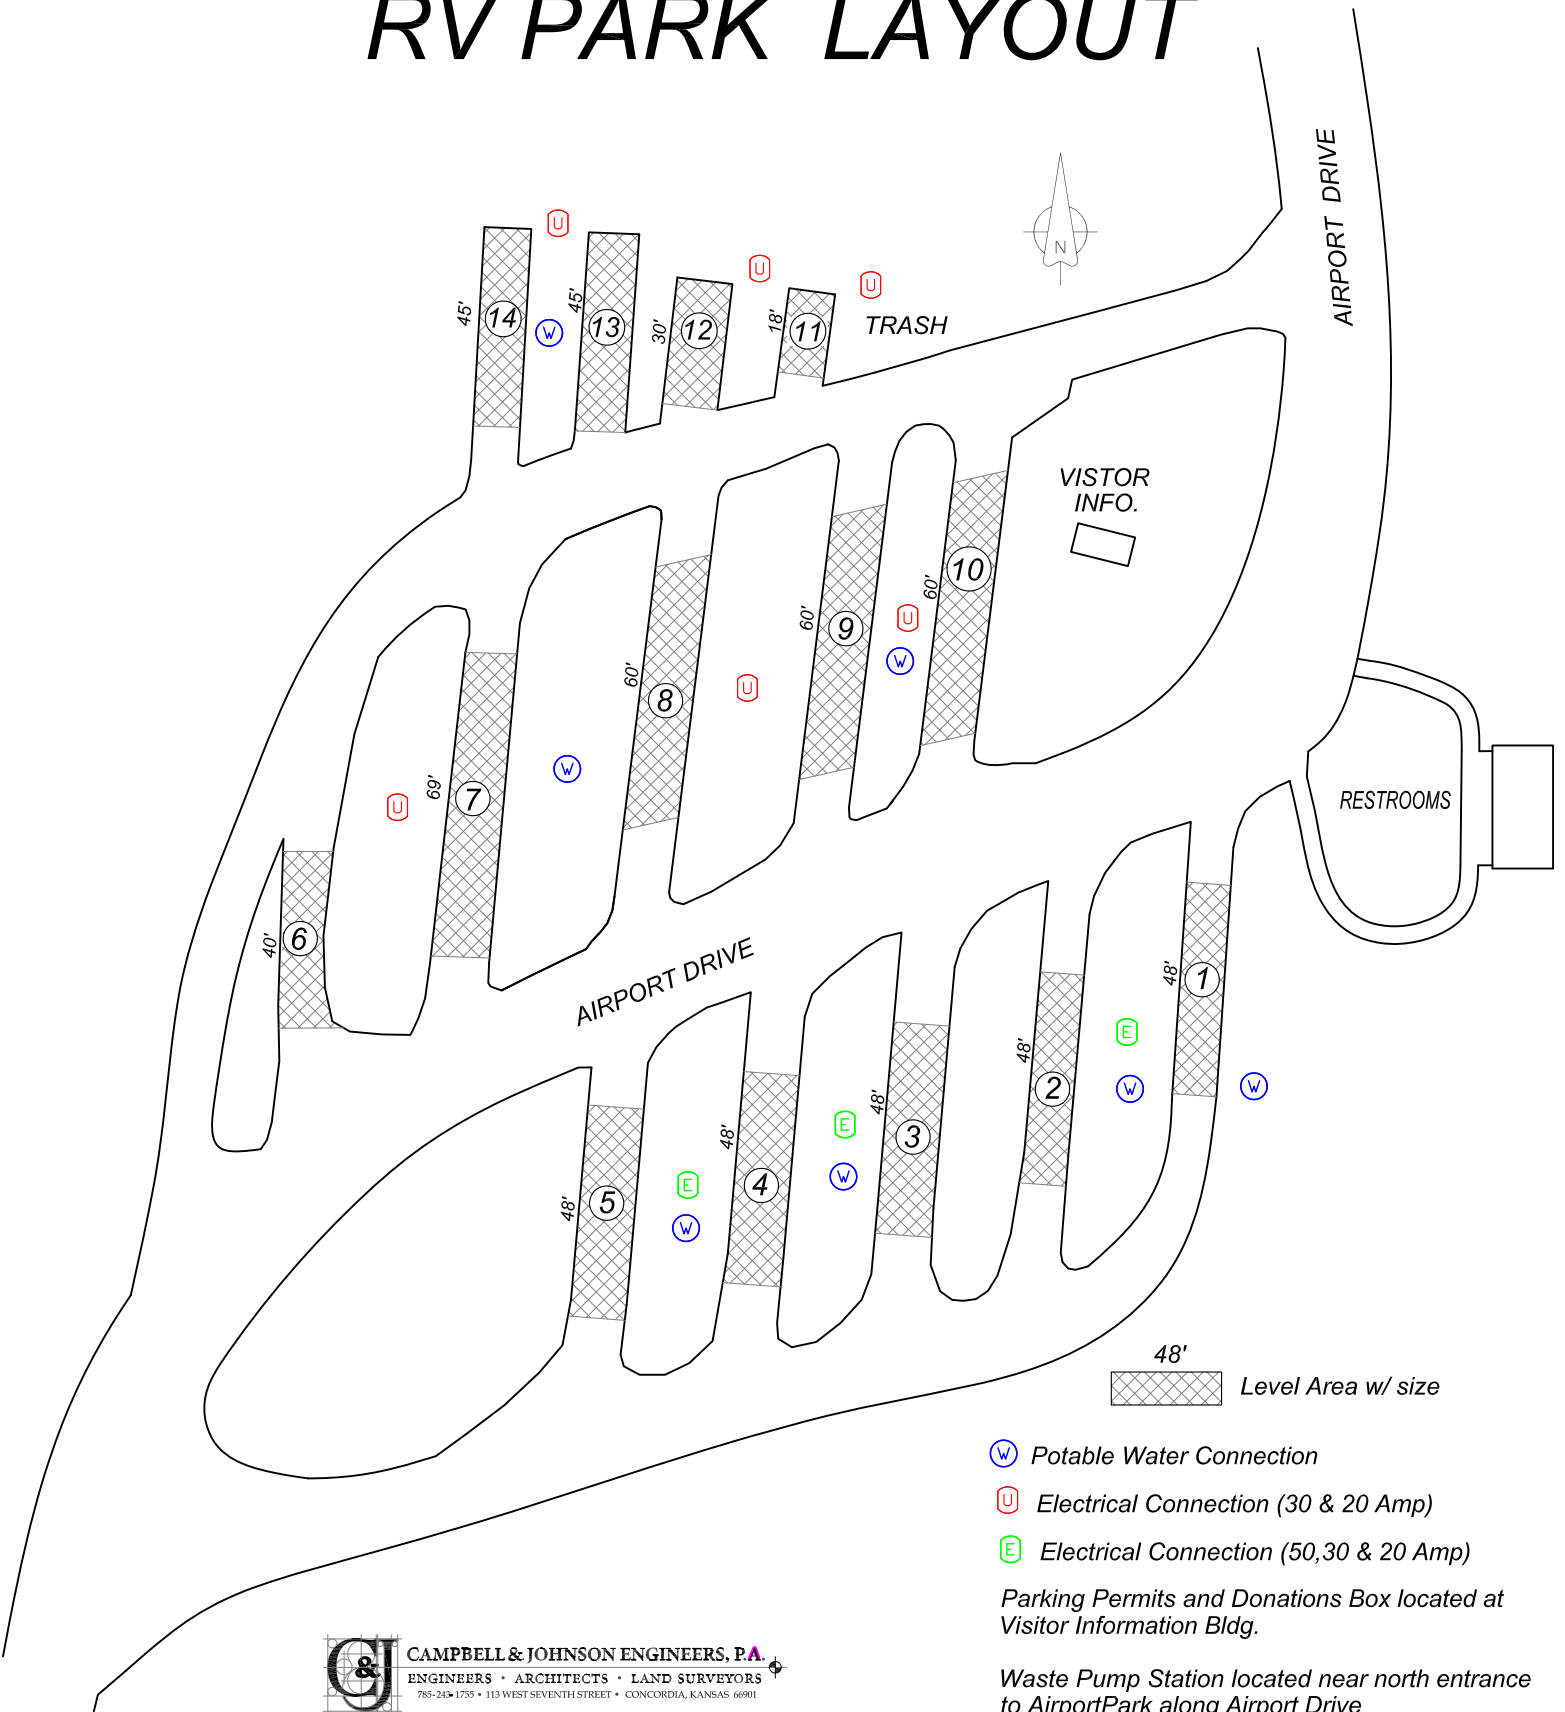

CONCORDIA, KANSAS AIRPORT PARK RV PARK LAYOUT

- Ⓜ Potable Water Connection
- Ⓜ Electrical Connection (30 & 20 Amp)
- Ⓜ Electrical Connection (50, 30 & 20 Amp)

Parking Permits and Donations Box located at Visitor Information Bldg.

Waste Pump Station located near north entrance to Airport Park along Airport Drive